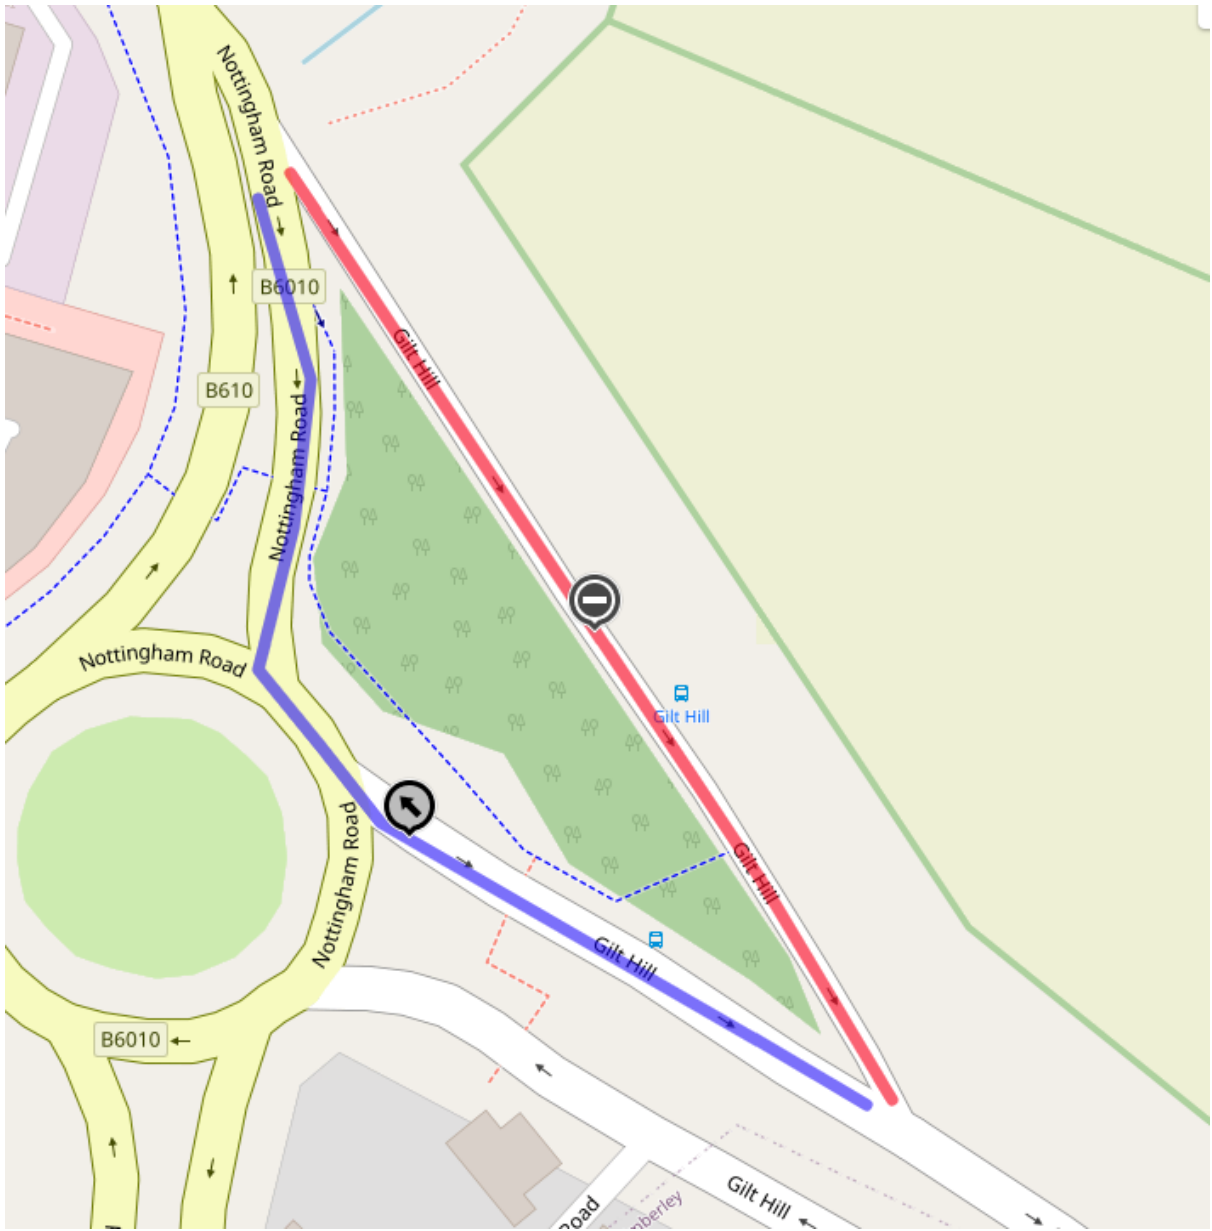

## **Roadworks Bulletin – Broxtowe Temporary Prohibitions – Kimberley**

<b>Locations</b>	<b>Gilt Hill Slip Road, Kimberley – from its junction with Nottingham Road in a south easterly direction to its junction with Gilt Hill.</b>
<b>Date &amp; Time</b>	<b>From 08:00 hours on Tuesday 9th August 2022 Until 18:00 Hours on Thursday 11<sup>th</sup> August 2022 Inclusive.  From 08:00 hours until 18:00 hours on Monday 5th September 2022.</b>
<b>Carried Out By</b>	<b>Clearview.</b>
<b>Nature of Restriction</b>	<b>Temporary Road Closure.</b>
<b>Nature of Works</b>	<b>Telecoms Upgrade.</b>
<b>Alternative Route</b>	<b>Nottingham Road – Gilt Hill and vice-versa</b>
<b>Enquiries</b>	<b>Zoe Hargill – 07923169622 <a href="mailto:zoe@clearviewservicesgroup.co.uk">zoe@clearviewservicesgroup.co.uk</a></b>
<b>Emergency Contact</b>	<b>0845 8386755</b>

Roadworks information at [www.nottinghamshire.gov.uk/roadworks](http://www.nottinghamshire.gov.uk/roadworks)

Parking Restrictions at <http://www.nottinghamtraffweb.co.uk/>

Red – Road Closure.

Blue – Diversion.