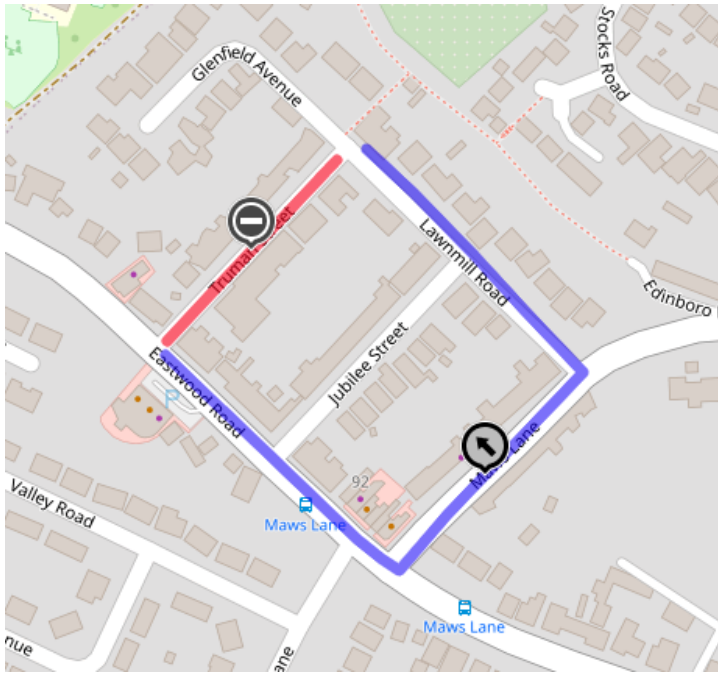

Date: 17th August 2022

Roadworks Bulletin – Broxtowe Temporary Prohibitions – Kimberley

Locations	<p>Truman Street, Kimberley – From its junction with Eastwood Road to its junction with Lawn Mill Road.</p> <p>Lawn Mill Road, Kimberley – From its junction with Truman Street to its junction with Maws Lane,</p>
Date & Time	<p>From 08:00 hours on Tuesday 23rd August 2022</p> <p>Until 17:00 Hours on Tuesday 20th September 2022 inclusive.</p>
Carried Out By	Western Power.
Nature of Restriction	Temporary Road Closures.
Nature of Works	Cabling Works.
Alternative Route	<p>Truman Street - Eastwood Road – Maws Lane – Lawn Mill Road and Vice versa</p> <p>Lawn Mill Lane – Truman Street – Eastwood Road – Maws Lane and Vice versa</p>
Enquiries	<p>Alex Rooking – 07467 482106 Alex.Rooking@networkplus.co.uk</p>
Emergency Contact	Alex Rooking 07467 482106

Roadworks information at www.nottinghamshire.gov.uk/roadworks
 Parking Restrictions at <http://www.nottinghamtraffweb.co.uk/>

Truman Street –

Lawnmill Lane